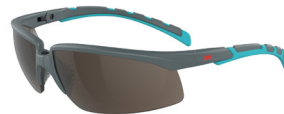

S2007SGAF-BGR
Lens: I/O Gray
Frame Color: Gray/Teal

S2005SGAF-BGR
Lens: Brown
Frame Color: Gray/Teal