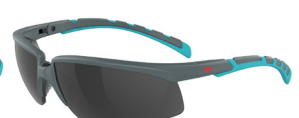

S2002SGAF-BGR
Lens: Gray
Frame Color: Gray/Teal